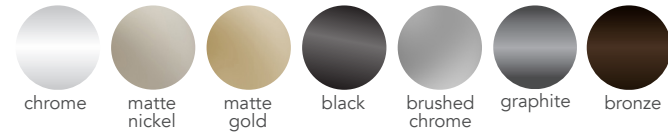

COMPLETE YOUR DESIGN

In-Home Accessories

AVAILABLE FINISHES |