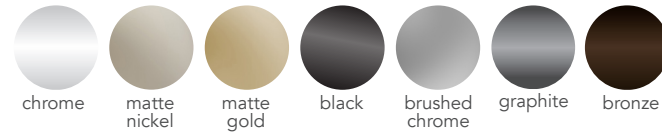

COMPLETE YOUR DESIGN

In-Home Accessories

AVAILABLE FINISHES I