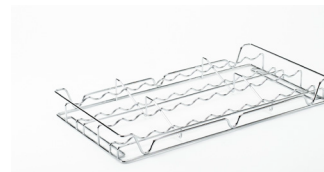

### AVAILABLE FINISHES |

**SLIDING TIE**  
rack

**SLIDING BELT**  
rack

**SLIDING VALET**  
rod

**TELESCOPIC VALET**  
rod §

**PANT**  
organizer

**EXTENDABLE**  
hamper †

**SLIDING PANT**  
rack ¶

**SHELF**  
fence

**SLIDING**  
basket

**LAUNDRY**  
valet ^

**DELUXE SWIVEL**  
ironing board

**SHELF MOUNT**  
ironing board

**SLIDING SPICE/CAN**  
rack\*

**SLIDING WINE BOTTLE**  
rack\*

**SLIDING JEWELRY**  
tray

**JEWELRY**  
tray

**WARDROBE**  
lift

\* Available in Chrome only

† Available in Brushed Chrome, Matte Nickel

^ Available in Chrome, Bronze

§ Available in Matte Nickel, Chrome, Bronze

¶ Available in Matte Nickel, Brushed Chrome, & Bronze